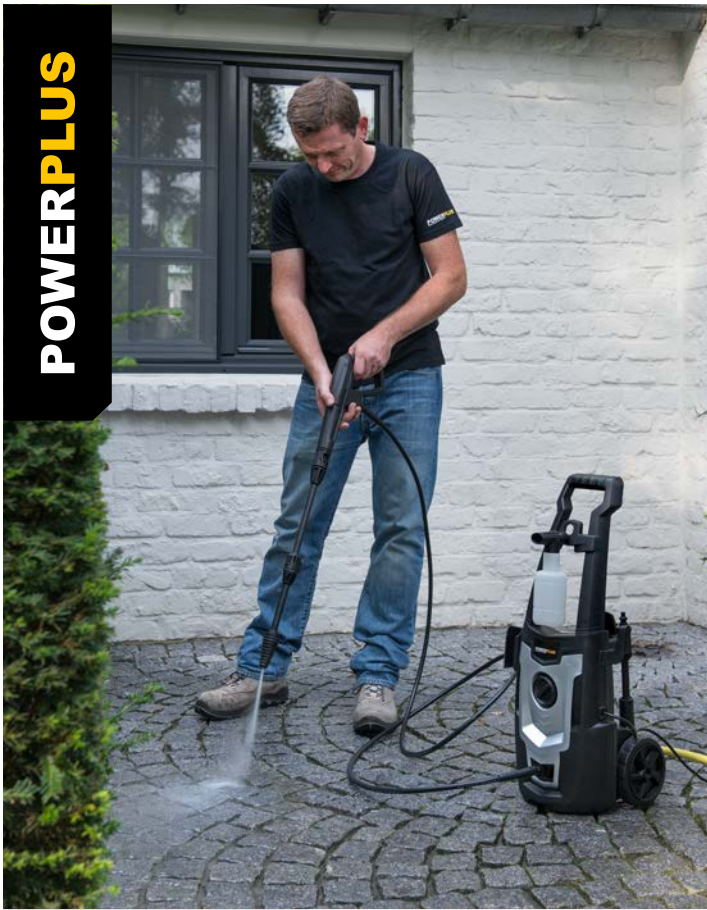

POWERPLUS

POWXG90405

HIGH PRESSURE CLEANER HOGEDRUKREINIGER NETTOYEUR HAUTE PRESSION HOCHDRUCKREINIGER HIDROLIMPIADORA

IMPORTANT FEATURES

1400
WATT

390 l/h
MAX. FLOW

110 bar
MAX. PRESSURE

5 m
HOSE LENGTH

The POWXG90405 with 5m hose is delivered with several accessories. A soap bottle for use of soap or detergent, a spray gun with adjustable nozzle and a turbo nozzle.

TECHNICAL SPECIFICATIONS POWXG90405		Features	Box content	Symbols
Rated power	1400W	<ul style="list-style-type: none">• Auto start/stop system• Turbo nozzle• Spray gun with adjustable nozzle• Soap bottle• 5m electric cable	1x high pressure cleaner	
Rated voltage-frequency	220-240V~ 50Hz		1x spray gun + adjustable nozzle	
Max. flow rate	390 l/h		1x water inlet connector	
Max. pressure	110bar		1x cleaning needle	
Hose length	5m		1x turbo nozzle	
Cable length	5m		1x soap bottle	
Weight	5.8kg		1x manual	